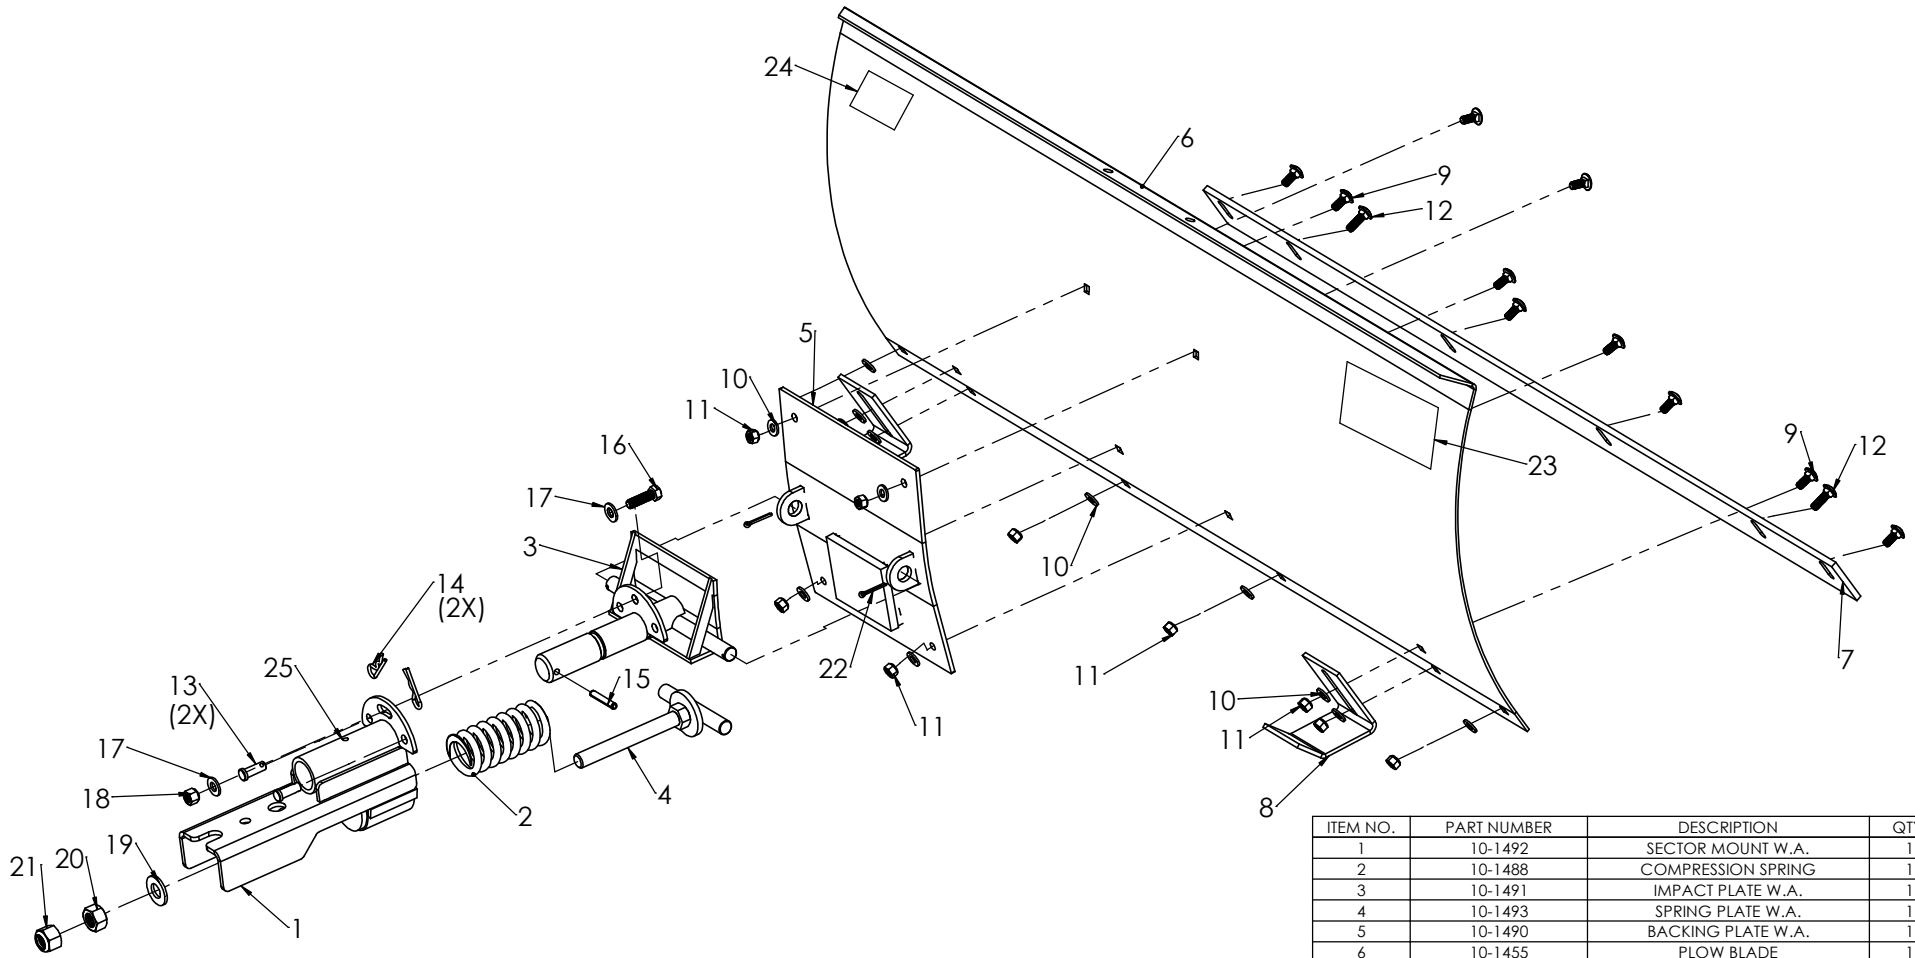

PLOW
ATTACHMENT
PARTS CATALOG
MODEL A1305PL

ITEM NO.	PART NUMBER	DESCRIPTION	QTY.
1	10-1492	SECTOR MOUNT W.A.	1
2	10-1488	COMPRESSION SPRING	1
3	10-1491	IMPACT PLATE W.A.	1
4	10-1493	SPRING PLATE W.A.	1
5	10-1490	BACKING PLATE W.A.	1
6	10-1455	PLOW BLADE	1
7	10-1456	FRONT EDGE	1
8	10-1457	SKIDS	2
9	NSS	CARRIAGE BOLT 5/16 X 3/4	10
10	NSS	FLAT WASHER 5/16 SAE	12
11	NSS	LOCK NUT 5/16	12
12	NSS	CARRIAGE BOLT 5/16 X 1	2
13	10-1497	CLEVIS PIN 3/8 X 3/4	2
14	10-1434	HAIR PIN - COTTER 1/8 X 1-3/4	2
15	NSS	SPRING PIN 1/4 X 1-5/8	1
16	NSS	HEX BOLT 3/8-16 X 1.25	1
17	NSS	FLAT WASHER 3/8 SAE	2
18	NSS	LOCK NUT 3/8	1
19	NSS	FLAT WASHER 5/8 SAE	1
20	NSS	NUT 5/8	1
21	NSS	LOCK NUT 5/8	1
22	NSS	COTTER PIN 1/8 X 1	2
23	10-1695	DECAL TT LOGO	1
24	10-1376	DECAL - MADE IN USA	1
25	10-0681	GREASE FITTING	1

NOTE: ALL HARDWARE IS GRADE 5, PLATED AND COARSE THREAD UNLESS OTHERWISE SPECIFIED